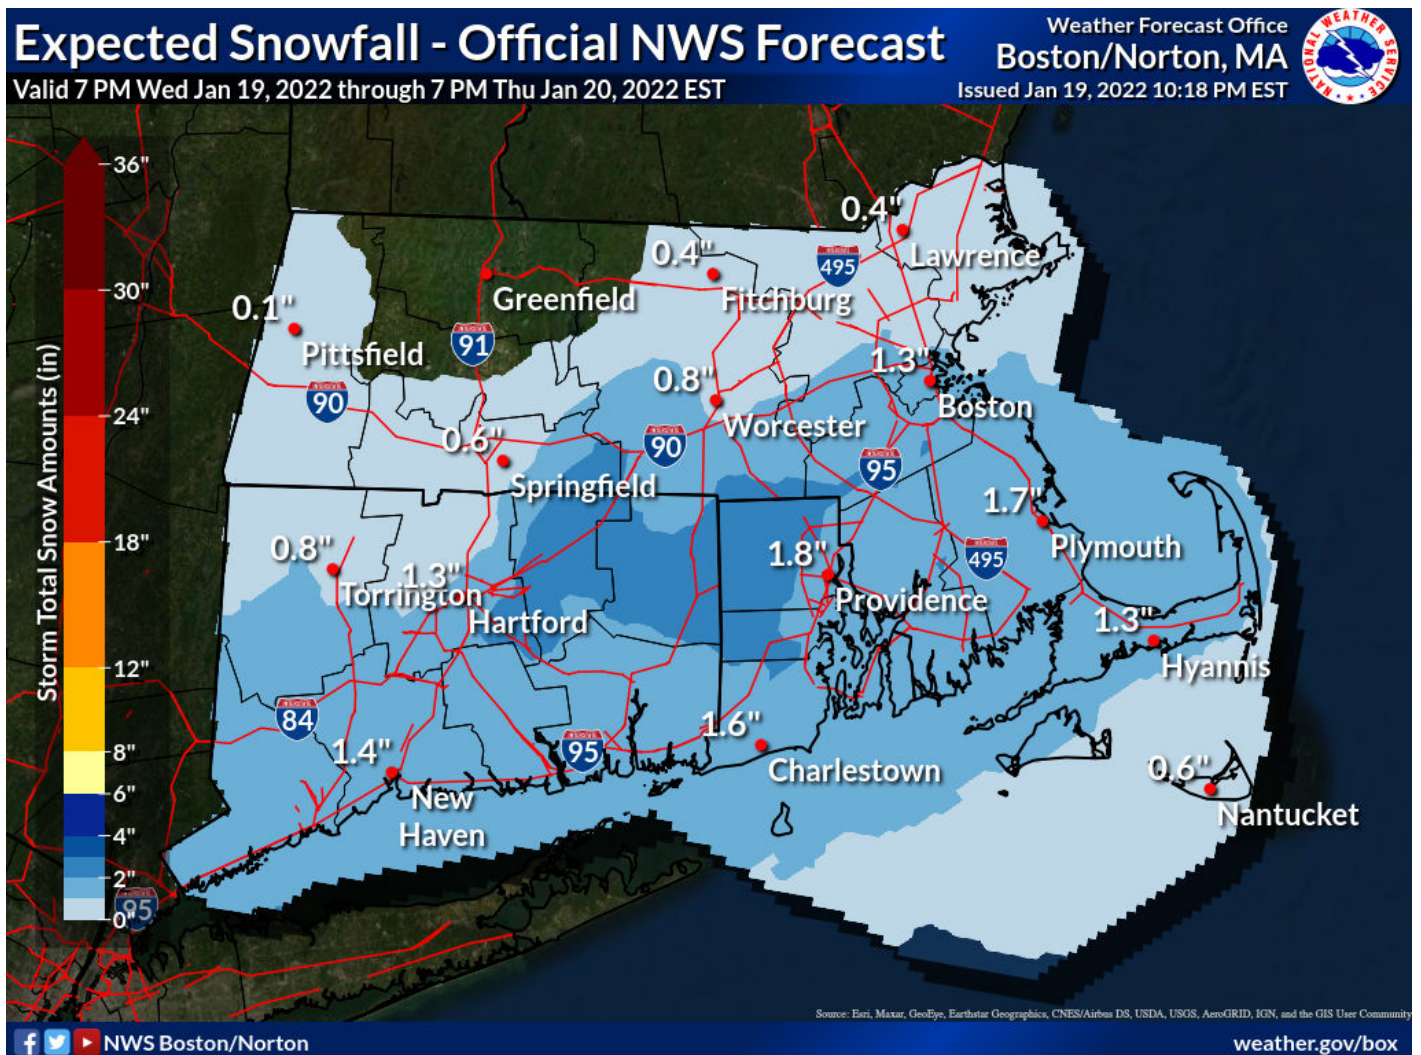

# Thursday morning snow less than 2 inches: Will cause difficult commute

At Providence, snow is possible Thu 3:00am-2:00pm, possibly beginning as rain before changing to snow by 7:00am. The timing of the precipitation will make the morning commute difficult due to slippery road surfaces, especially as ice forms during the transition from rain to snow.

Several cities in RI and nearby MA have announced parking bans; check local information for updates.

Median accumulation forecast 1 inch, with probabilities 80% for at least 0.1 in, 48% for 1 in, 3% for 2 in, and near 0% for 4 in. Greater amounts are expected to the northwest of the metropolitan area and lesser amounts to the southeast toward the coast.