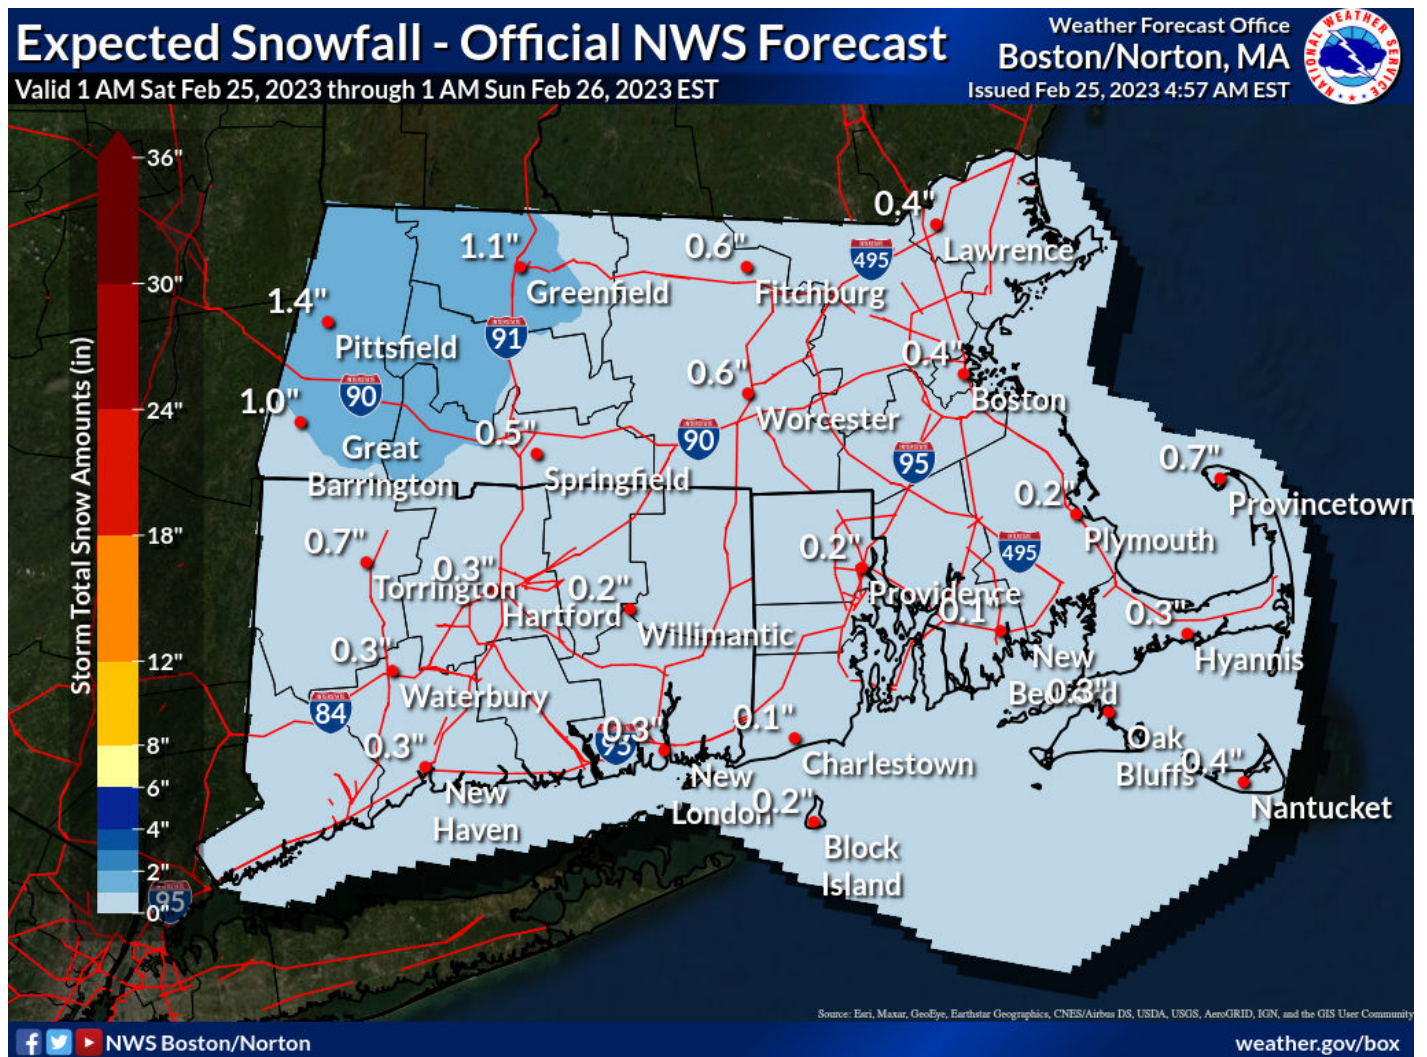

# Slight Chance of Snow this Weekend: Colder temperatures in high 20s Sat, high 30s Sun

At Providence, a 52% chance of 0.1in snow across the weekend could occur Sat 3 - 7pm or Sun 10am - 4pm, but is not likely. Colder temperatures with afternoon highs 25F on Sat and 38F on Sun will accompany the threat of light snow and overcast skies.

Chance of rain changing to snow Tue and Wed.